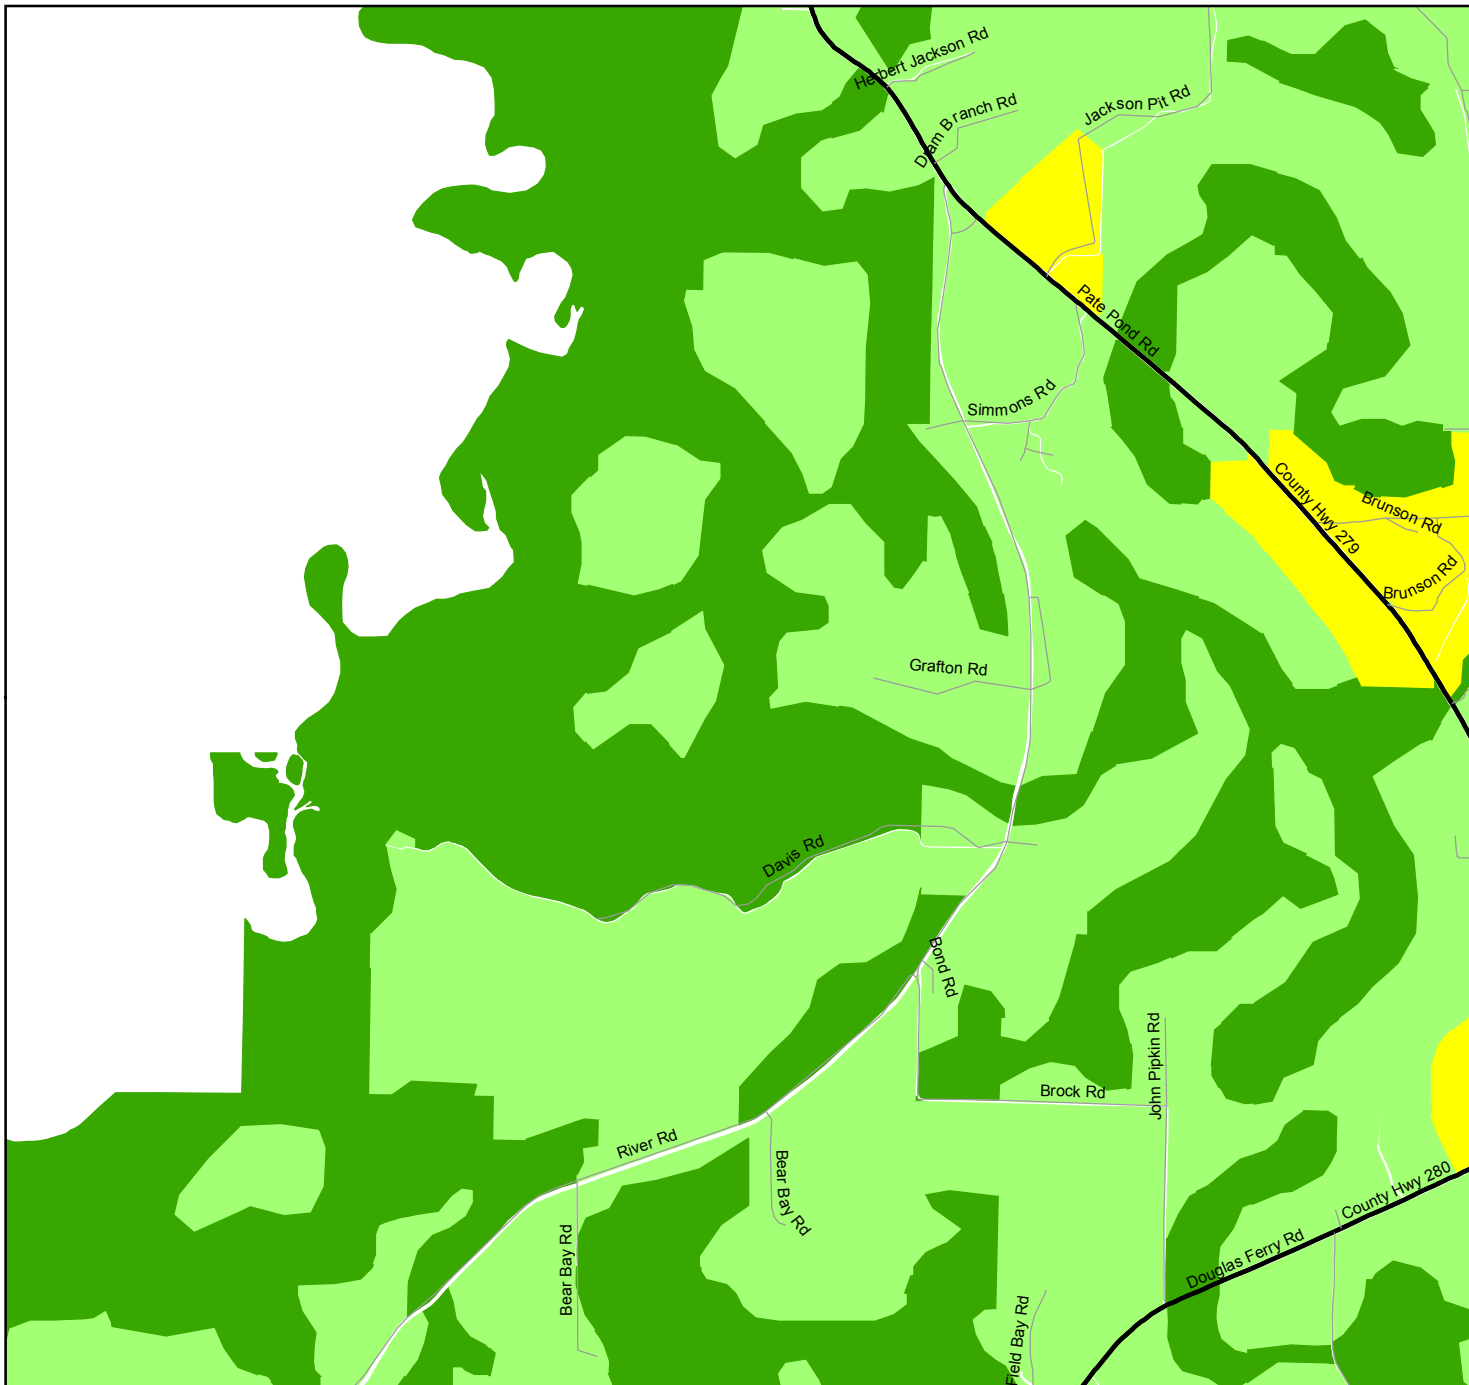

WASHINGTON COUNTY  
FLORIDA  
Future Land Use

Page 9

This is the Adopted Future Land Use Map for Washington County Amended 2-28-2008 by Ordinance #2008-02 and converted to GIS on 11-20-2008  
Map is Accurate for Planning Purposes Only