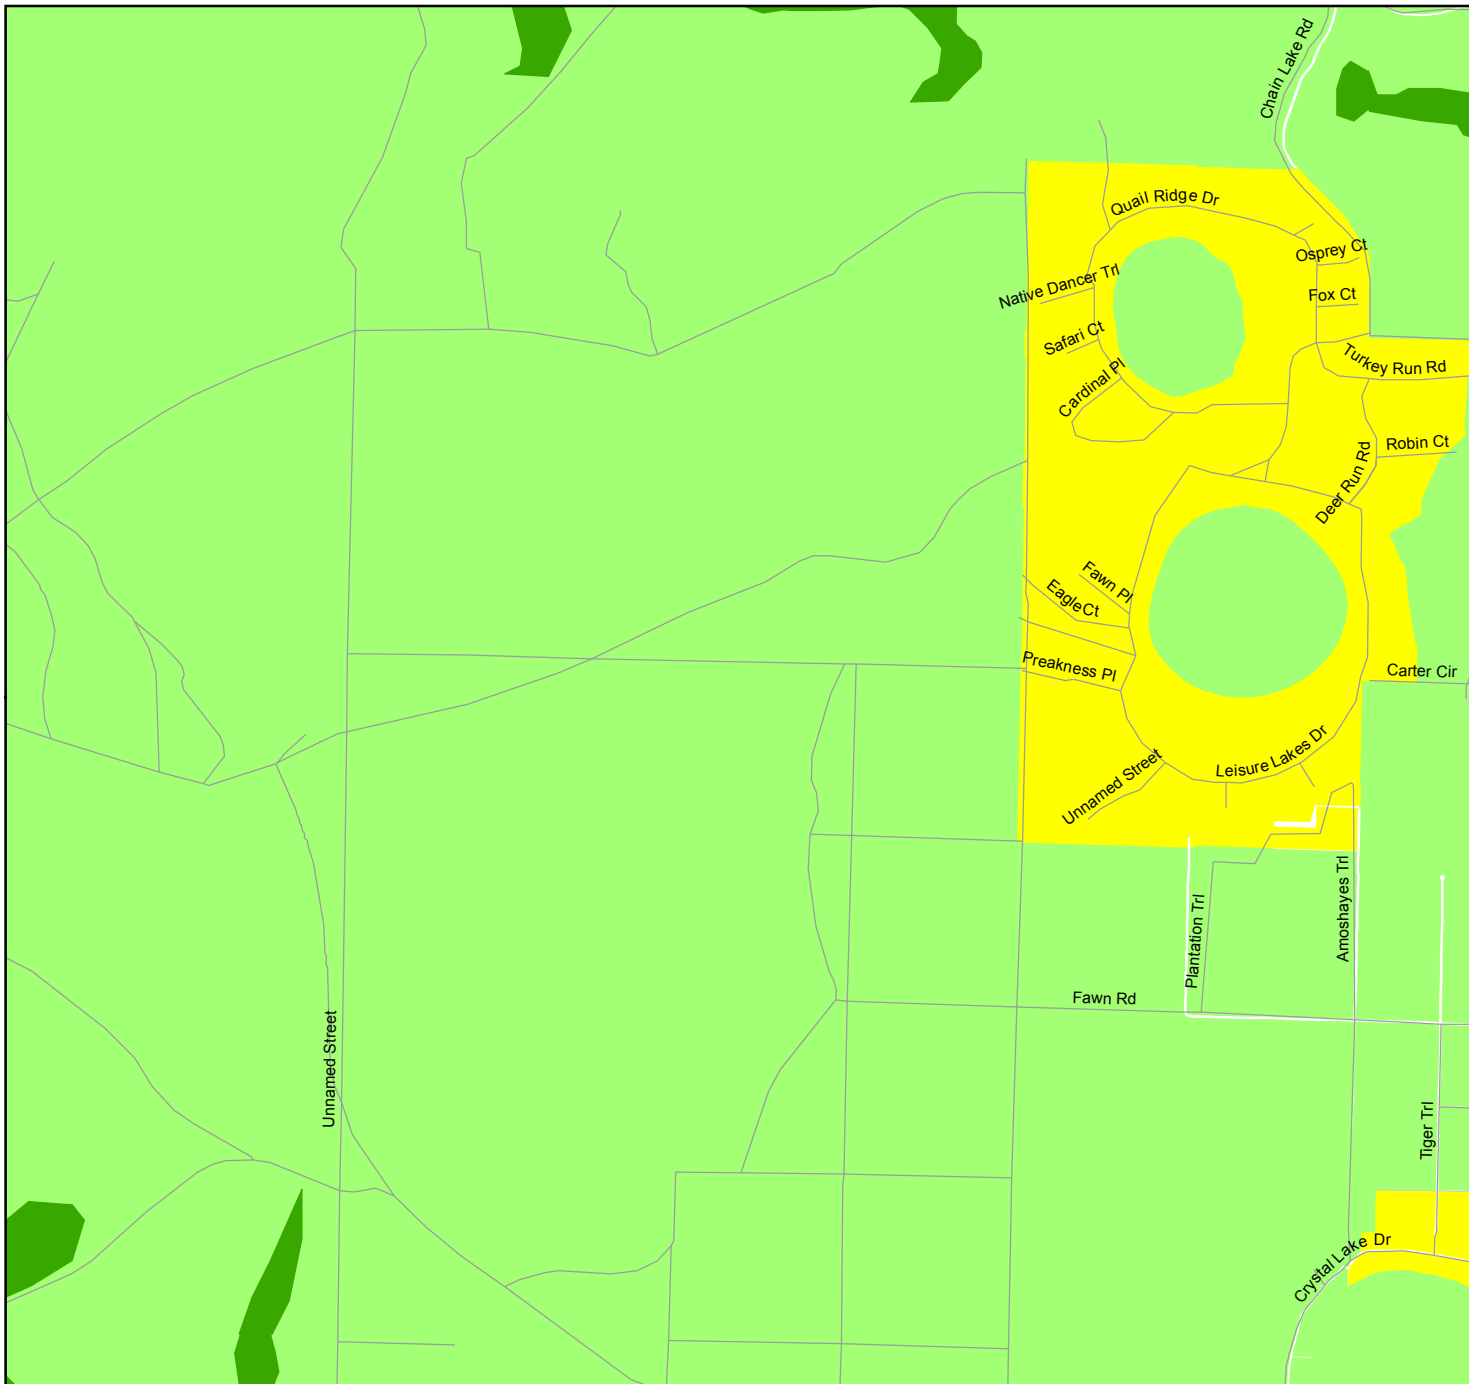

WASHINGTON COUNTY FLORIDA Future Land Use

Page 39

This is the Adopted Future Land Use Map for Washington County Ammended 2-28-2008 by Ordinance #2008-02 and converted to GIS on 11-20-2008
Map is Accurate for Planning Purposes Only