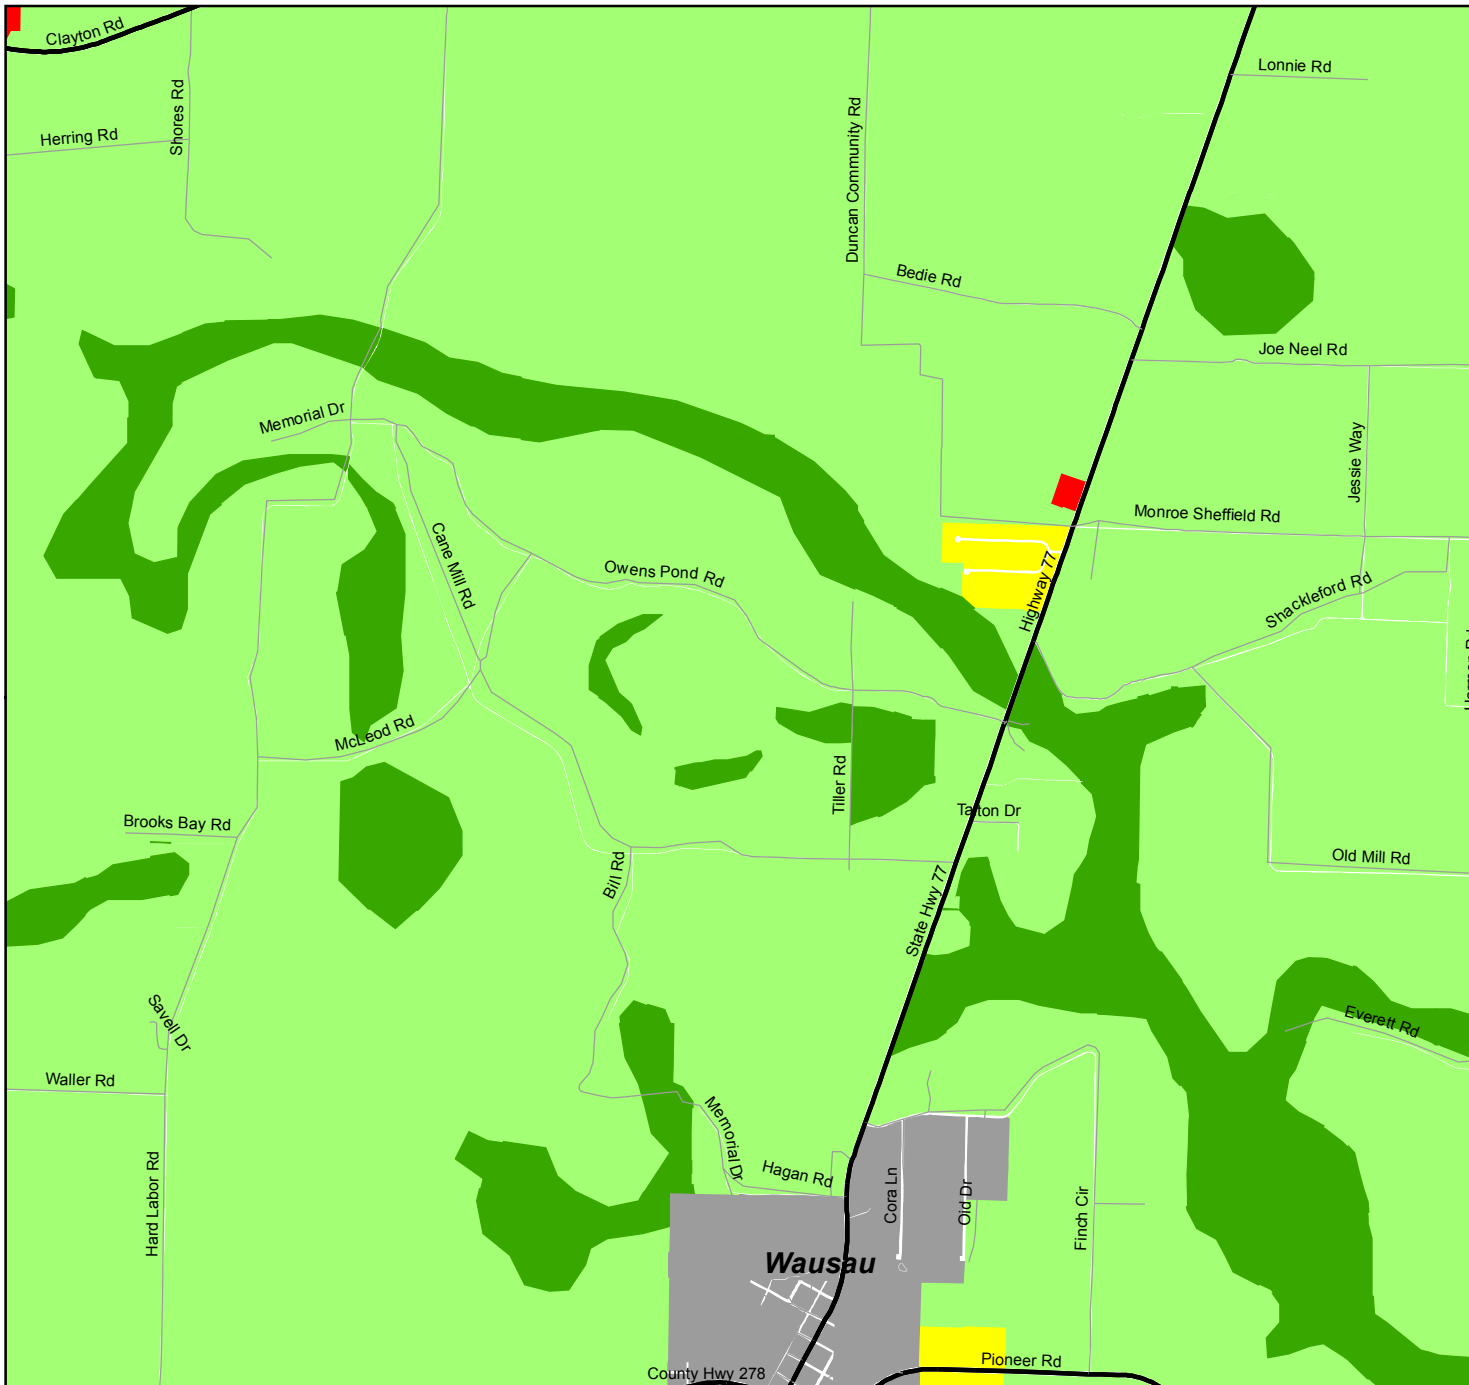

WASHINGTON COUNTY FLORIDA Future Land Use

Page 19

This is the Adopted Future Land Use Map for Washington County Ammended 2-28-2008 by Ordinance #2008-02 and converted to GIS on 11-20-2008
Map is Accurate for Planning Purposes Only