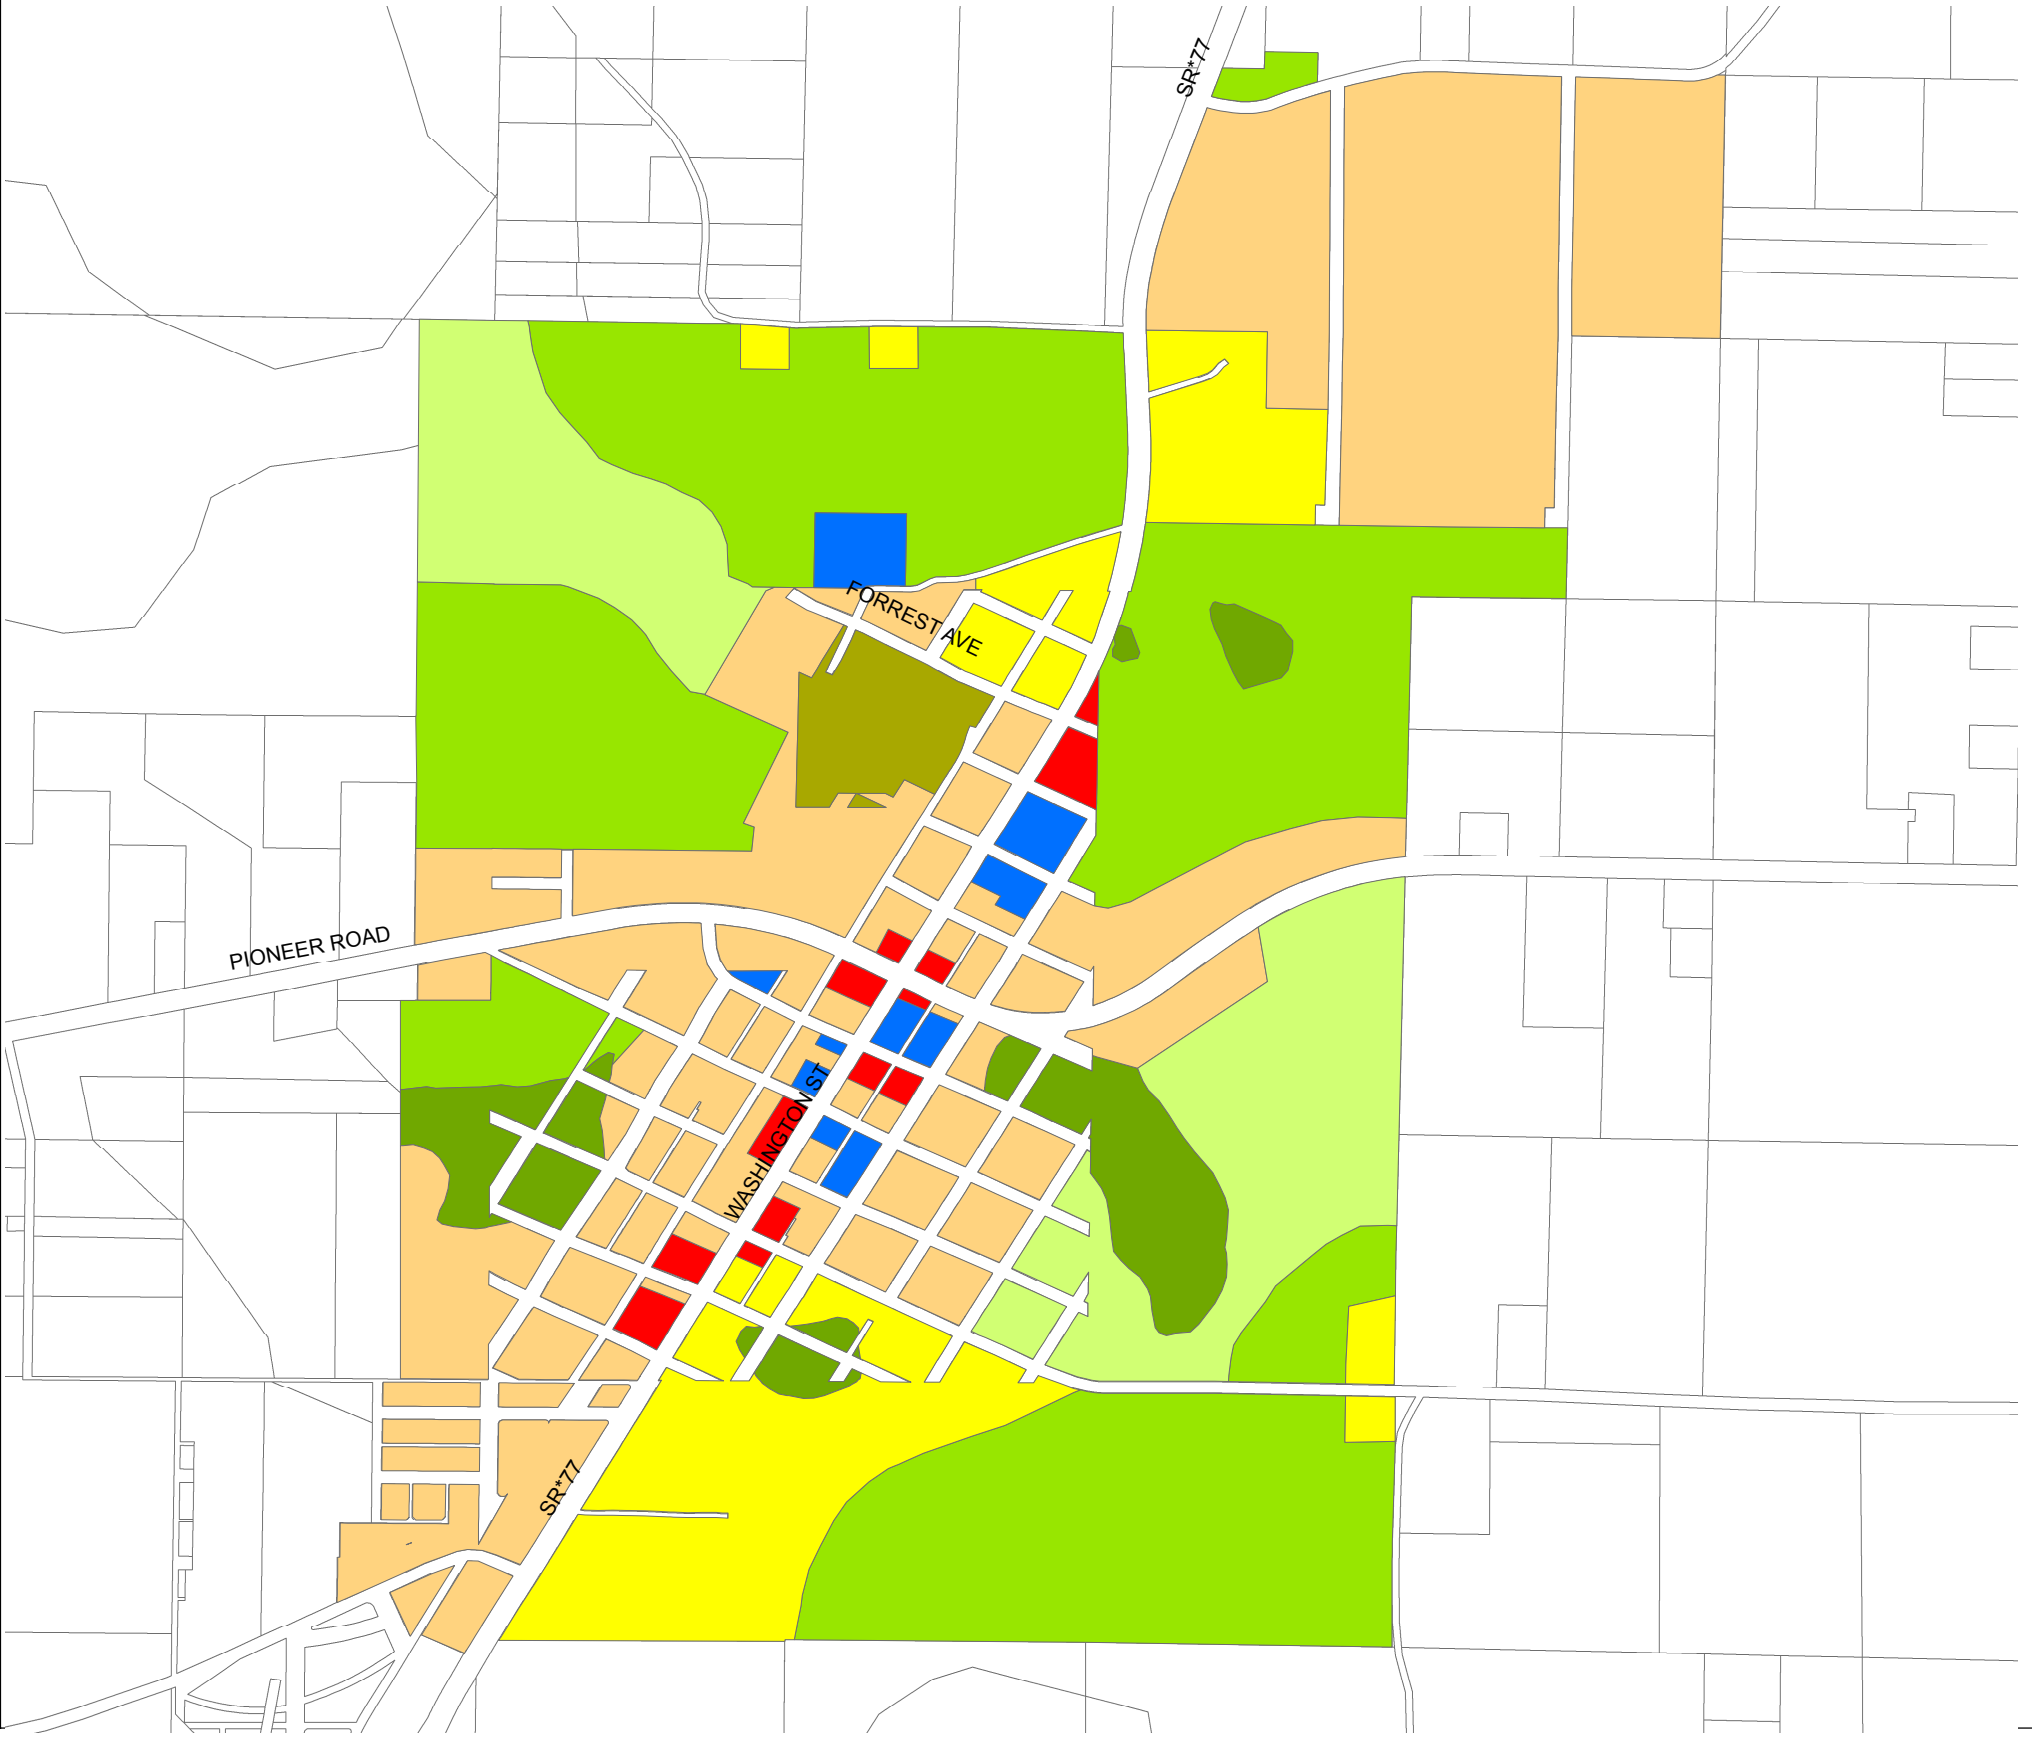

Adopted 2020 Wausau Future Land Use Map

Legend	
Future Land Use Category	
■	Agriculture
■	Commercial
■	Conservation
■	Low Density Residential
■	Low-Medium Density Residential
■	Public
■	Recreational
■	Silviculture

This is the Adopted 2020 Wausau Future Land Use Map insert Ammended 4-09-1991
Converted to GIS on 11-20-2008

Map is Accurate for Planning Purposes Only